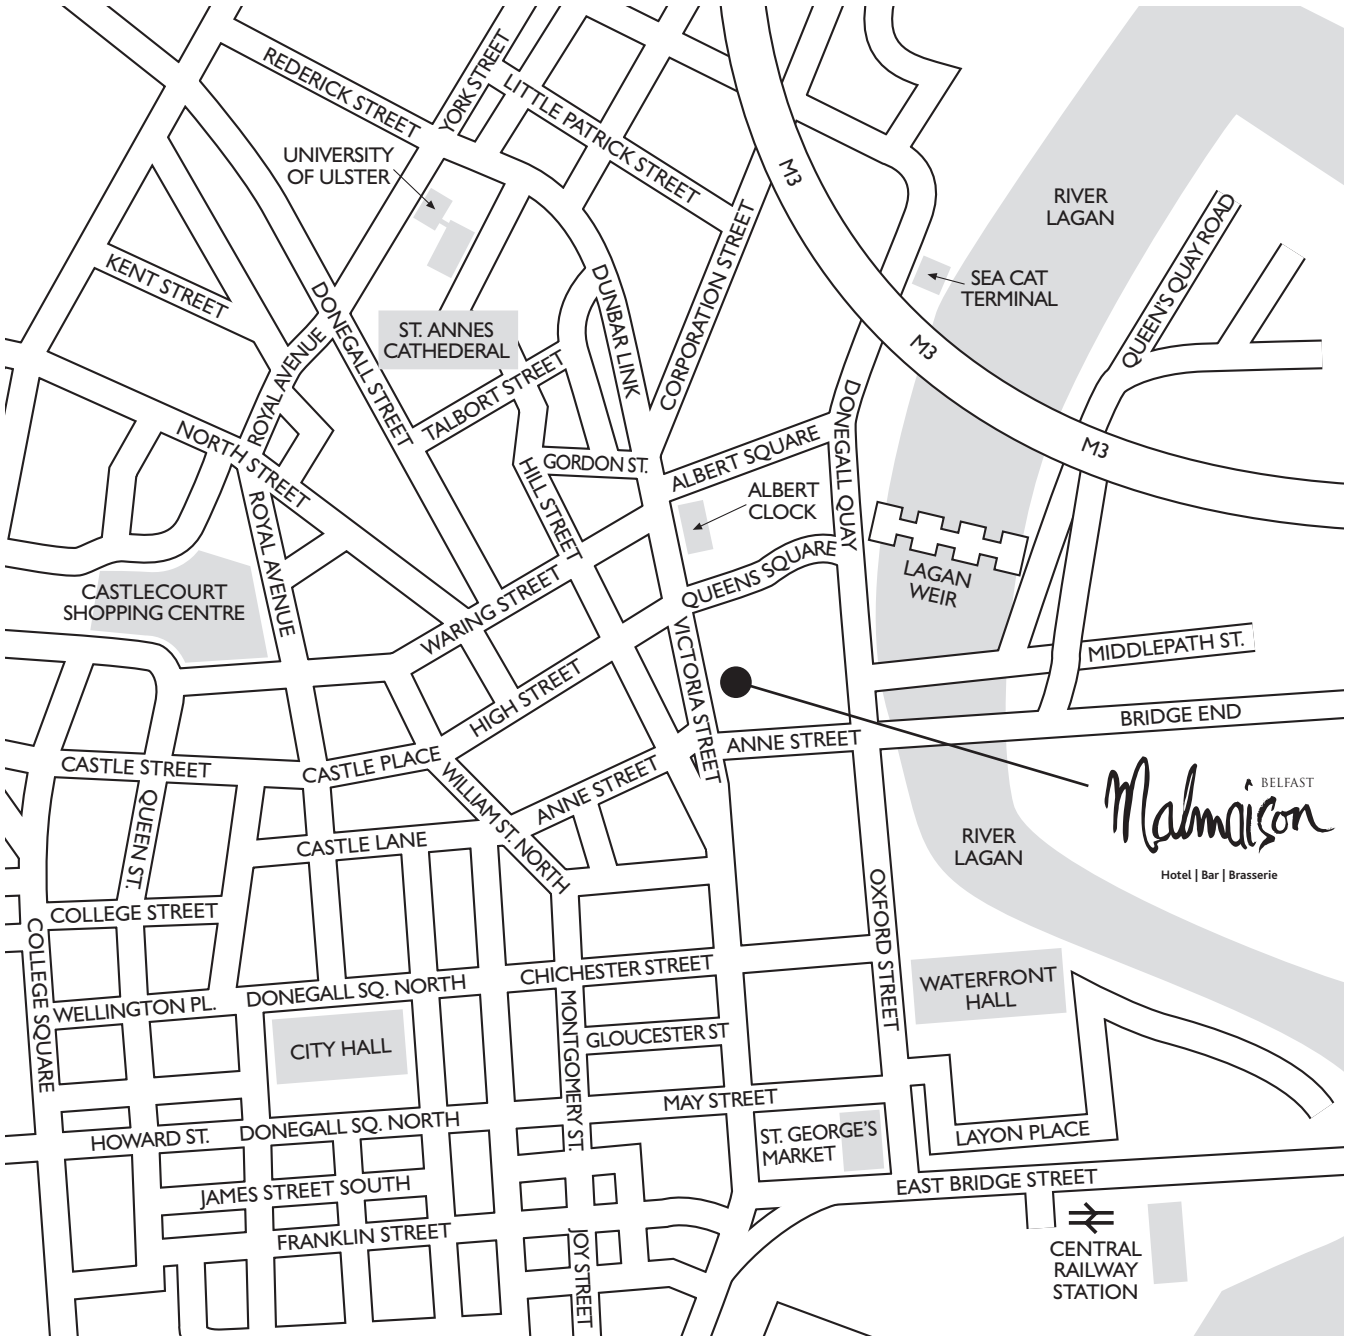

BY SEA

Seacat & SHSS Belfast Terminal

Turn left onto Donegall Quay, take right hand lane into Queens Square. Turn right into Ann Street & right again onto Victoria Street, hotel is 30 yds on right.

BY RAIL

Central Station

Taxi from station - 5 minutes away from hotel.

Walk - 10 minutes up Oxford Street, (across the road from the Station), left into Ann Street & right onto Victoria Street, hotel is 30 yds on right.

BY ROAD

From the M1, travel along the Westlink to the Grosvenor Road roundabout, signed City Centre, turn right onto Grosvenor Road. Through 1st set of traffic lights - turn left, move into right hand lane, travel to end of street - pass City Hall on right. At the end of Chichester Street turn left onto Victoria Street. Through the 1st set of traffic lights, hotel is 30 yds on right.

From M2, travel to last exit signed City Centre & Westlink. Take left hand lane, through 3 sets of traffic lights, turn left onto Dunbar Link, follow one-way system through Albert Square & Queens Square. Turn left into Ann Street & right onto Victoria Street, hotel is 30 yds on right.